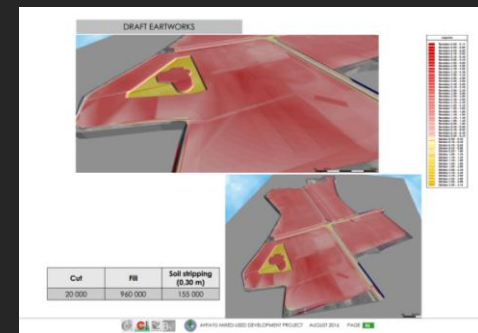

SITE MODELLING

FLOOD RISK ASSESSMENT

DRAFT EARTHWORKS

LAND USE PLAN

TRAFFIC STUDY

KEY PARTNERS

CRIADOR Consulting

P+Z Landscaping