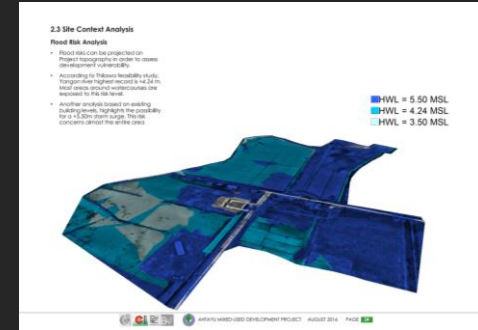

SITE MODELLING

FLOOD RISK ASSESSMENT

DRAFT EARTHWORKS

LAND USE PLAN

TRAFFIC STUDY

KEY PARTNERS

CRIADOR Consulting

P+Z Landscaping